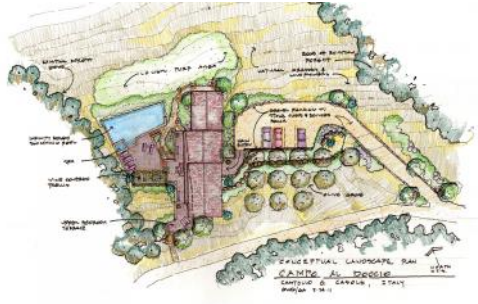

OVERVIEW

Along the quiet road to the quaint hilltown of Mensano, a traditional shrine to the Madonna is tucked between a narrow gravel pathway and just beyond is the entry to Casale Campo al Doccio. Passing through vineyards and flowing oaks, the ascent to the home brings you to one of the highest points at Castello di Casole, and a breathtaking panorama of the Tuscan countryside.

Among the most contemporary of all the farmhouses on the estate, Casale Campo al Doccio takes full and dramatic advantage of its hillside setting – as the levels cascade so too do the expansive outdoor living areas. Indeed, Casale Campo al Doccio is endlessly entertaining and surprising, for at every turn spaces open out to the terraces, including each of the two master suites, one up, and one down stairs. In all, there are three bedrooms and three and two half baths. The vine-covered pergola overlooks the sunning area, which in turn wraps a stunning infinity edge, glass mosaic pool that sparkles by day and night. Set into the pool is an inviting hot tub.

AMENITIES

- Central Heating
- Fully Equipped Kitchen
- Gazebo
- Land
- Media Room
- Outdoor Jacuzzi
- Private Garden

LOCATION INFORMATION

Casole d'Elsa, Siena, Italy , ,
Italy , Array

GALLERY

MAIN RESIDENCE
LOWER LEVEL

MAIN RESIDENCE
MAIN LEVEL

MAIN RESIDENCE
UPPER LEVEL

Worldwide Dream Villas